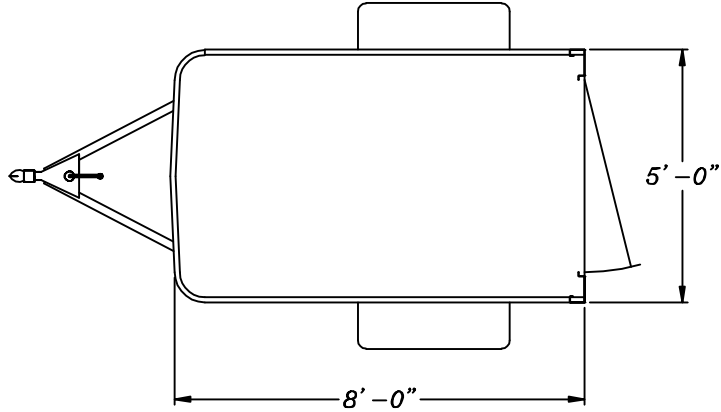

CARGO MITE BP

Galvanneal Exterior with Steel Bumper Pull Cargo Trailer
Single Axle with Brakes (also available without brakes)
8' Length x 5' Width

Drawing may contain options, refer to standard equipment list.
Dimensions are approximated, elevations may vary according to
the size, pressure and uncontrolled variables.