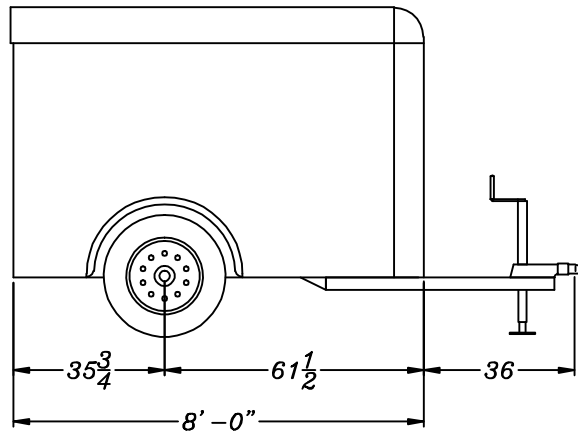

CARGO MITE BP

Galvanneal Exterior with Steel Bumper Pull Cargo Trailer
Single Axle with Brakes (also available without brakes)
8' Length x 5' Width

Drawing may contain options, refer to standard equipment list.
Dimensions are approximated, elevations may vary according to
the size, pressure and uncontrolled variables.