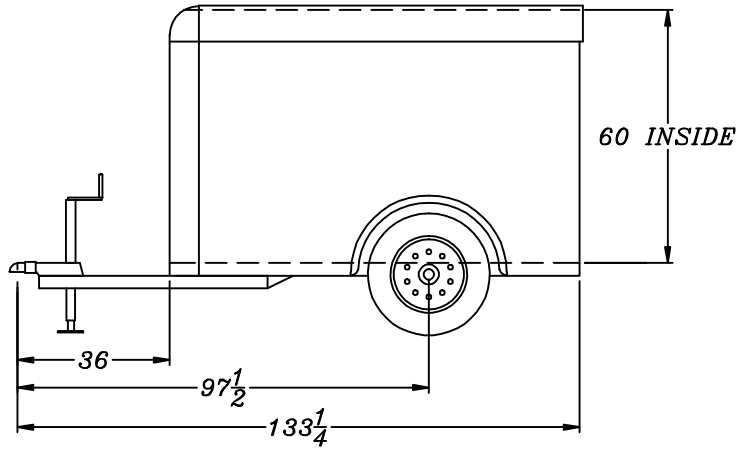

CARGO MITE BP

Galvanneal Exterior with Steel Bumper Pull Cargo Trailer
Single Axle with Brakes (also available without brakes)
8' Length x 5' Width

Drawing may contain options, refer to standard equipment list.
Dimensions are approximated, elevations may vary according to
the size, pressure and uncontrolled variables.