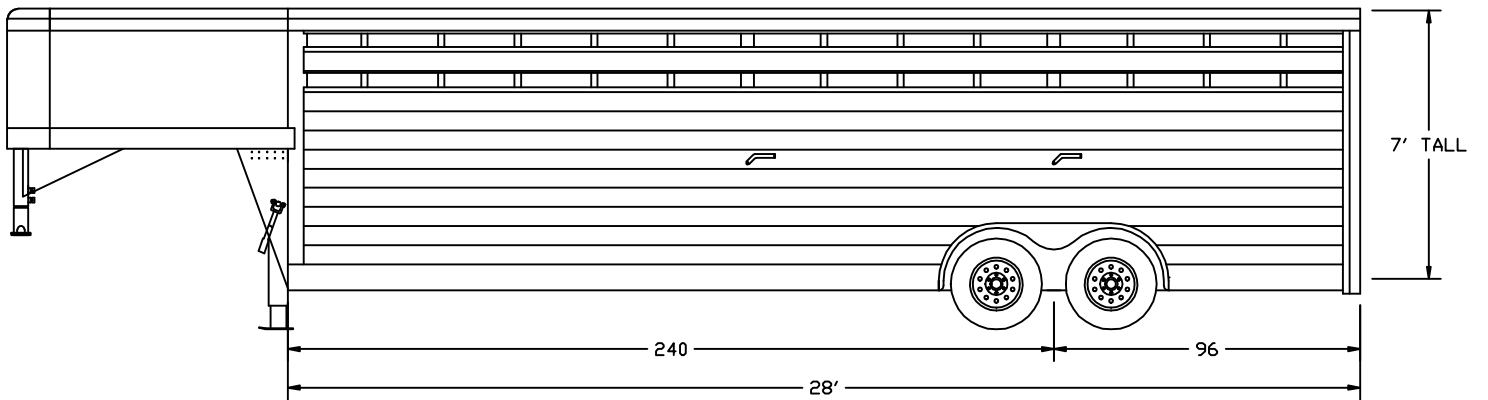

ROUNDUP AL

Aluminum Gooseneck Stock Trailer
Tapered Nose
Slatted Sides
28' Long 6'-8" Width 7'-0" Tall

ROUNDUP AL

Drawing may contain options, refer to standard equipment list.
Dimensions are approximated, elevations may vary according to
uncontrolled variables.