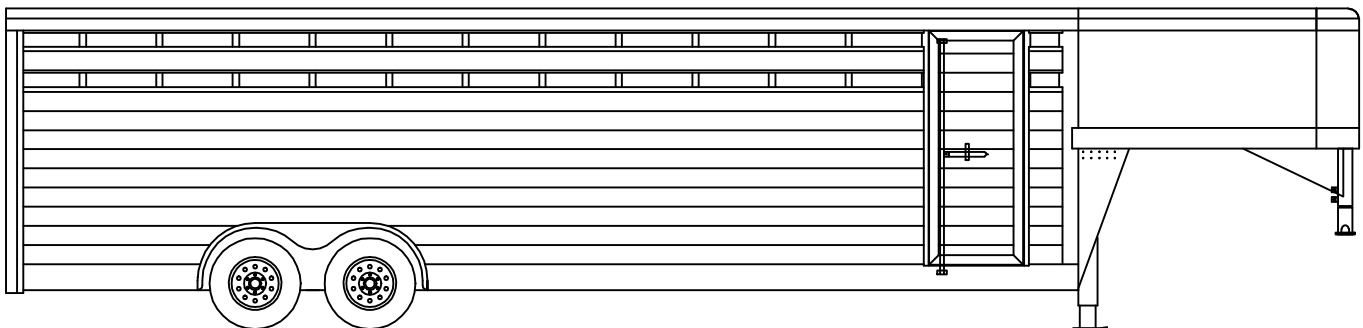

ROUNDUP AL

Aluminum Gooseneck Stock Trailer
Tapered Nose
Slatted Sides
28' Long 6'-8" Width 7'-0" Tall

ROUNDUP AL

Drawing may contain options, refer to standard equipment list.
Dimensions are approximated, elevations may vary according to
uncontrolled variables.