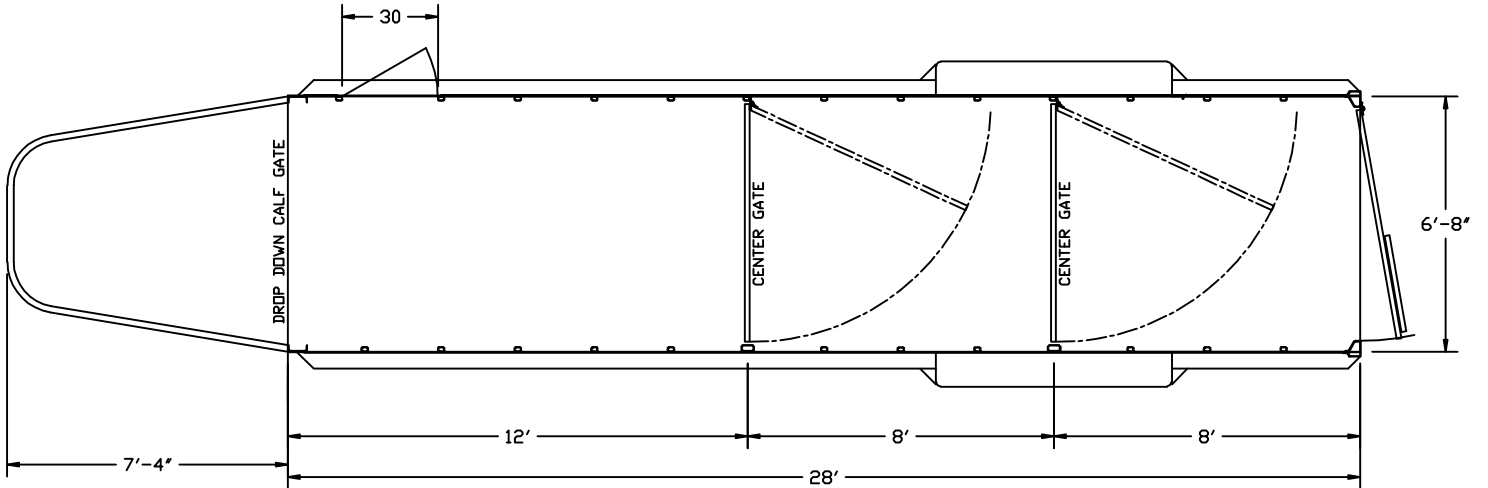

ROUNDUP AL

Aluminum Gooseneck Stock Trailer
Tapered Nose
Slatted Sides
28' Long 6'-8" Width 7'-0" Tall

ROUNDUP AL

Drawing may contain options, refer to standard equipment list.
Dimensions are approximated, elevations may vary according to
uncontrolled variables.