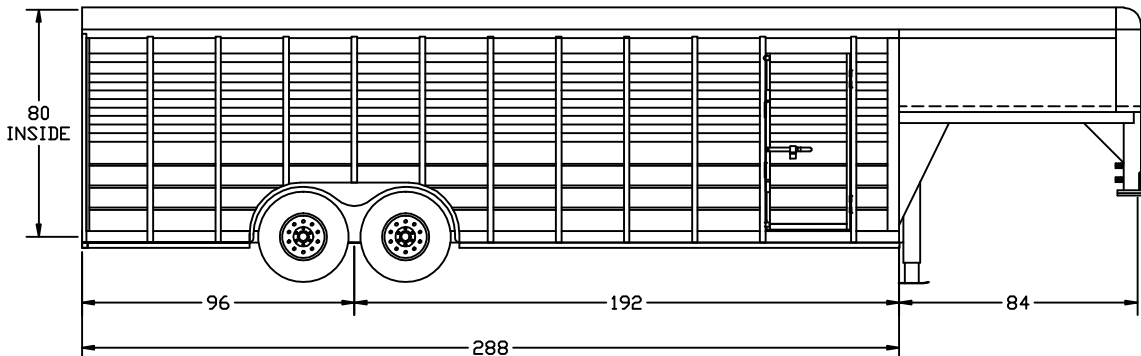

ROUNDUP GN
Steel Gooseneck
Covered Top Stock Trailer
With 3' Side Panel
Tandem Axles
24' Long, 6'-8" Wide, 6'-6" Tall

ROUNDUP GN

Drawing may contain options, refer to standard equipment list. Dimensions are approximated, elevations may vary according to tire size, pressure and uncontrolled variables.