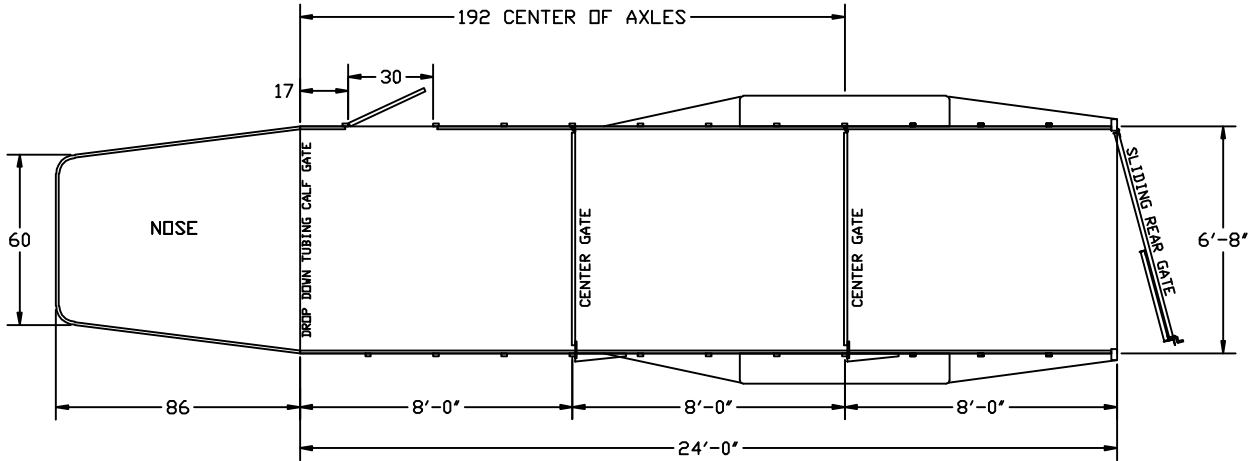

ROUNDUP GN
Steel Gooseneck
Covered Top Stock Trailer
With 3' Side Panel
Tandem Axles
24' Long, 6'-8" Wide, 6'-6" Tall

ROUNDUP GN

Drawing may contain options, refer to standard equipment list. Dimensions are approximated, elevations may vary according to tire size, pressure and uncontrolled variables.