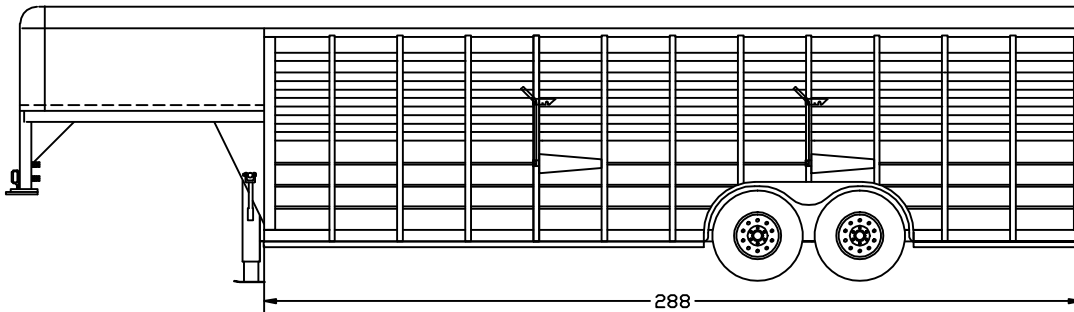

ROUNDUP GN
Steel Gooseneck
Covered Top Stock Trailer
With 3' Side Panel
Tandem Axles
24' Long, 6'-8" Wide, 6'-6" Tall

ROUNDUP GN

Drawing may contain options, refer to standard equipment list. Dimensions are approximated, elevations may vary according to tire size, pressure and uncontrolled variables.